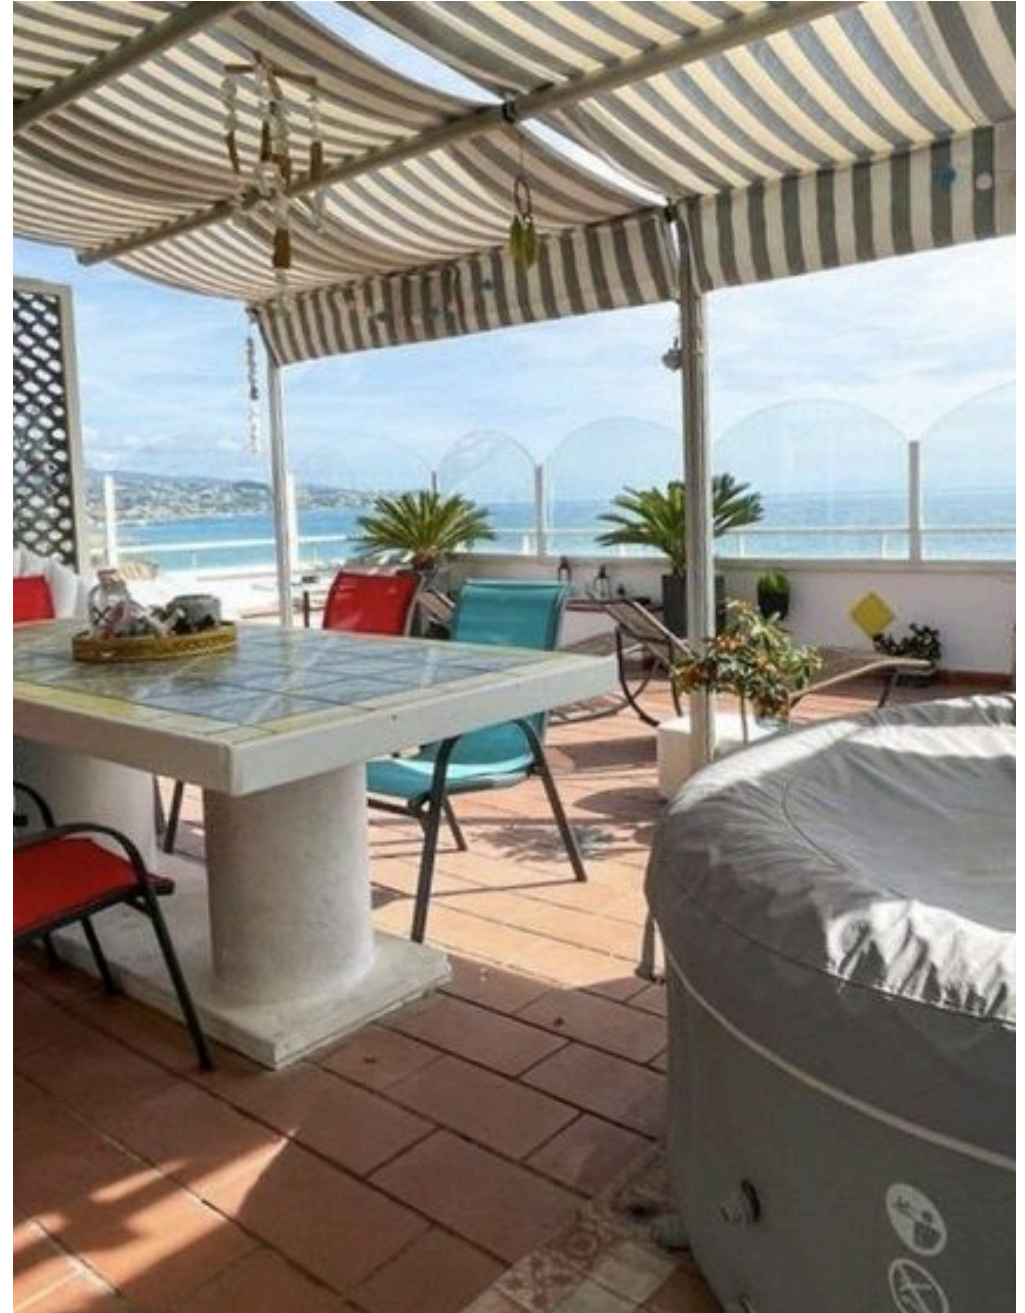

4

ROOMS

The Spaces

DESCRIPTION

Sea Front Penthouse in Sanremo For Sale, Liguria

Are you ready to immerse yourself in a unique and unobtainable experience? We offer for sale a four-room penthouse of about 140 square meters on the top floor of an exclusive condominium, consisting of only two units, literally overlooking the crystal clear sea of San Remo. The accommodation, recently renovated and furnished with fine furniture, will welcome you in a large entrance hall that will lead you to the bright living room with dining room. Here, large windows will give you a breathtaking view of the sea. The open peninsula kitchen and the large south-facing terrace, even equipped with a Jacuzzi, will complete the living area, giving you moments of pure relaxation and pleasure. A

cleverly designed hallway will divide the living area from the sleeping area, consisting of a master bedroom also with a sea view, a windowed main bathroom and a large walk-in closet. In the east wing of the house, on the other hand, you will find two guest rooms, a second bathroom with shower and a laundry room, to ensure maximum comfort and functionality. The property is equipped with a modern air-conditioning system to ensure your comfort in every season. A parking space and a sea cabin with bathroom complete the offer, a convenience having direct access to the beach from the condominium. Come and discover this wonder, you will have the impression of being in a daydream!